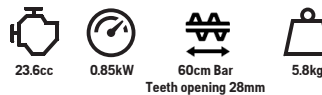

$749

was $849 **SAVE $100**

P 325HE4

Long reach hedge trimmer with low weight and good ergonomics, designed for frequent use. Up to 4m reach, incl. height of user.