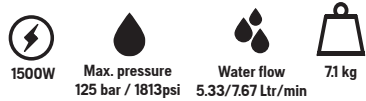

## H PW 125

Compact and light weight. Ideal for easy and convenient cleaning of patios and garden equipment. 7m hose. Variable flat jet and rotary nozzles.

**\$179**

NEW