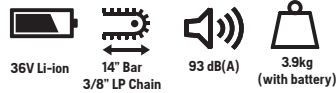

P 536LiPT5

A robust pole saw with telescopic shaft for maximum reach. Light weight and high performing with extremely low vibrations and no direct emissions.

$1,097

incl Battery & Charger

(*$649 unit, $249 BLi150 Battery, $199 QC330 Charger)

P 536LiP4

Fixed length pole saw for efficient and productive tree-care. Light weight and well balanced, with high chain speed.

$1,047

incl Battery & Charger

(*$599 unit, $249 BLi150 Battery, $199 QC330 Charger)

P 536LiPX

Versatile pole clearing saw with a 90 degree adjustable cutting head to quickly switch between horizontal and vertical bar position.

$1,047

incl Battery & Charger

(*$599 unit, $249 BLi150 Battery, $199 QC330 Charger)

TOP HANDLED CHAINSAW

P 536LiXP

High performance, rear-handle chainsaw with extremely low vibrations, high chain speed and no direct emissions.

$1,047

incl Battery & Charger

(*$599 unit, $249 BLi150 Battery, $199 QC330 Charger)

P T536LiXP

Top-handle chainsaw specifically designed for tree care professionals with extremely low vibrations, high chain speed and well balanced design.

$1,047

incl Battery & Charger

(*$599 unit, $249 BLi150 Battery, $199 QC330 Charger)

+ Batteries and Chargers

HUSQVARNA BLi20/10
Rechargeable up to 400 times.
FROM $169 (BLi10)

HUSQVARNA QC500
Super-fast charging, 50% faster than QC330 with BLi300, BLi520X and BLi940X. Optimized for BLi300 battery. Active cooling of the batteries, 2-LED status indicator and high power output.
FROM $249

HUSQVARNA VI600F INVERTER CHARGER
Enables quick charging in the field by converting 12V DC from any lead-acid battery to 220V AC for your QC500, QC330 or QC80 quick chargers.
FROM $299

HUSQVARNA QC330
Quick charging unit with active cooling of the batteries and 2-LED status indicator.
FROM $199