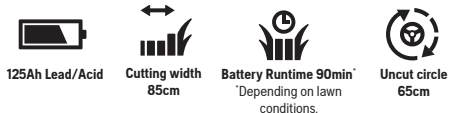

H BATTERY RIDER

Delivering a smooth ride and clean performance, with no harmful emissions and low noise so you won't disturb the neighbours. Easy operation, excellent manoeuvrability and superior cut quality.

$6,499

incl Battery & Charger