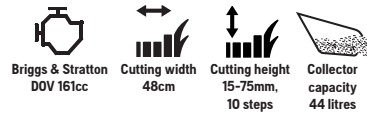

RECEIVE A MINIMUM

$60 TRADE-IN* DEAL

FOR A LIMITED TIME, Trade-in your old lawn mower, and receive a minimum **$60 TRADE-IN DEAL*** on a **NEW Husqvarna Lawn Mower!**

TERMS & CONDITIONS:

*For a limited time, trade-in your old walk behind lawn mower and receive $60 minimum off a new Husqvarna model. Trade-in is limited to purchases of qualifying walk behind models: LC18, LC19, LC19A, LC19SP, LC19AP, LB548SE, LB553Se. Available at participating Husqvarna Servicing Dealers only. Conditions apply, visit www.husqvarna.com or see in-store for details.

H LC19

High specification lawn mower, easy to start, designed for use on medium sizes lawns.

L LC19A

Easy to start with a durable alloy cutting deck that delivers high performance cutting and collection results.

SELF DRIVE

L LC19SP

Self-propelled, single-speed petrol lawn mower with rear-wheel drive and efficient cutting deck for easy lawn maintenance.

$649

$749

$799

DISCOUNT VOUCHER

10%

OFF ACCESSORIES

Present this voucher in-store to receive a 10% DISCOUNT on eligible Husqvarna accessory purchases.

OFFER VALID 1 SEPTEMBER - 31 DECEMBER 2017

Terms & Conditions: Offer valid 01/09/17-31/12/17 at participating Husqvarna Specialist Dealers only, while stocks last. Voucher can only be redeemed on purchases of the following items: Trimmer line, Brushcutter blades, Pruning & Handsaws, Two Stroke Oil, Four-Stroke Oil, Earmuffs, Earmuffs with visors, Eye protection, Metal Fuel Can, 15L Fuel Container.

Choose the right machine for your needs

H Homeowner
Medium Duty -
Seasonal or occasional use.

L Landowner
Heavy Duty -
Frequent or demanding use.

P Professional
Extreme Duty -
All day, every day use.