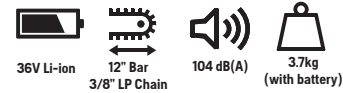

**\$1,047**

**incl Battery & Charger**

(\*\$599 unit, \$249 BLi150 Battery, \$199 QC330 Charger)

**P T536LiXP**

Top-handle chainsaw specifically designed for tree care professionals with extremely low vibrations, high chain speed and well balanced design.