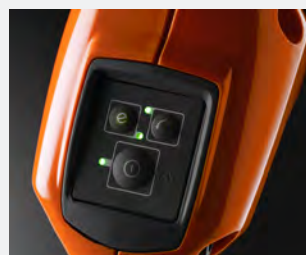

savE™

Easy to start and stop with a press of a button, the Husqvarna battery range of products also offers savE™ mode, to ensure a longer run time, so you get more work done, with less disturbance.

Choose the right
machine for your needs

H Homeowner
Medium Duty -
Seasonal or occasional use.

L Landowner
Heavy Duty -
Frequent or demanding use.

P Professional
Extreme Duty -
All day, every day use.