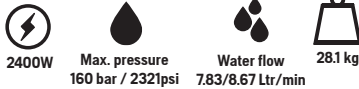

INTRODUCING HUSQVARNA PRESSURE WASHERS

LESS WATER, MORE POWER.

- Metal Pump
- Easy Connection
- Extra Long Hose

SPECIAL
INTRODUCTORY
PRICES!

H PW 125

Compact and light weight. Ideal for easy and convenient cleaning of patios and garden equipment. 7m hose. Variable flat jet and rotary nozzles.

$179

NEW

H PW 235R

All-round, high-pressure machine. Ideal for most cleaning tasks around the house and garden. 8m hose. Foam sprayer. Variable flat jet and rotary nozzles.

$299

NEW

H PW 360

High performance, robust machine. Ideal for demanding jobs; mid-size vehicles and stone walls. 10m hose. Foam sprayer. Variable flat jet and rotary nozzles.

$499

NEW

L PW 460

Top of the range, full featured, offering high performance. Brass pump with ceramic pistons. Integrated detergent tank. 15m hose. Variable flat jet and rotary nozzles.

$799

NEW

+ ACCESSORIES

Looking for more options? visit www.husqvarna.com