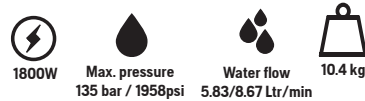

H PW 235R

All-round, high-pressure machine. Ideal for most cleaning tasks around the house and garden. 8m hose. Foam sprayer. Variable flat jet and rotary nozzles.

$299

NEW