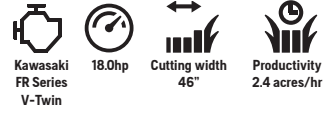

$5,599
was $5,799 **SAVE $200**