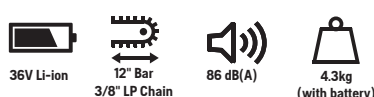

$549

incl Battery & Charger

(*299 unit, $199 BLi20 Battery, $99 QC80 Charger)