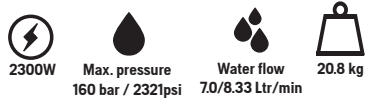

H PW 360

High performance, robust machine. Ideal for demanding jobs; mid-size vehicles and stone walls. 10m hose. Foam sprayer. Variable flat jet and rotary nozzles.

$499

NEW