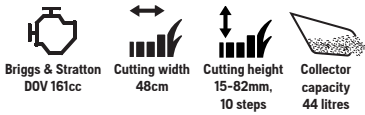

RECEIVE A MINIMUM

$60 TRADE-IN* DEAL

FOR A LIMITED TIME, Trade-in your old lawn mower, and receive a minimum **$60 TRADE-IN DEAL*** on a **NEW Husqvarna Lawn Mower!**

TERMS & CONDITIONS:

*For a limited time, trade-in your old walk behind lawn mower and receive $60 minimum off a new Husqvarna model. Trade-in is limited to purchases of qualifying walk behind models: LC18, LC19, LC19A, LC19SP, LC19AP, LB548SE, LB553Se. Available at participating Husqvarna Servicing Dealers only. Conditions apply, visit www.husqvarna.com or see in-store for details.

H LC19

High specification lawn mower, easy to start, designed for use on medium sizes lawns.

L LC19A

Easy to start with a durable alloy cutting deck that delivers high performance cutting and collection results.

SELF DRIVE

L LC19SP

Self-propelled, single-speed petrol lawn mower with rear-wheel drive and efficient cutting deck for easy lawn maintenance.

$649

$749

$799

DISCOUNT VOUCHER

10%

OFF ACCESSORIES

Present this voucher in-store to receive a 10% DISCOUNT on eligible Husqvarna accessory purchases.

OFFER VALID 1 SEPTEMBER - 31 DECEMBER 2017

Terms & Conditions: Offer valid 01/09/17-31/12/17 at participating Husqvarna Specialist Dealers only, while stocks last. Voucher can only be redeemed on purchases of the following items: Trimmer line, Brushcutter blades, Pruning & Handsaws, Two Stroke Oil, Four-Stroke Oil, Earmuffs, Earmuffs with visors, Eye protection, Metal Fuel Can, 15L Fuel Container.

Choose the right machine for your needs

H Homeowner
Medium Duty -
Seasonal or occasional use.

L Landowner
Heavy Duty -
Frequent or demanding use.

P Professional
Extreme Duty -
All day, every day use.