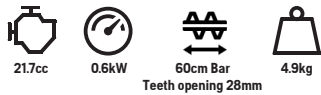

$379

was $479 **SAVE $100**