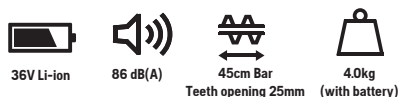

## H 115iHD45

Quiet, lightweight and easy to operate hedge trimmer. Ideal for cutting small to medium size hedges.