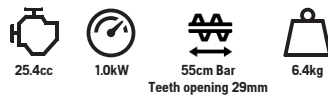

## P 226HD60S

Well-balanced with a double sided blade and durable gear box to withstand intensive use.

**\$749**

was \$849 **SAVE \$100**

## P 325HE4

Long reach hedge trimmer with low weight and good ergonomics, designed for frequent use. Up to 4m reach, incl. height of user.

**\$1,199**

was \$1,299 **SAVE \$100**