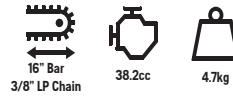

HUSQVARNA CHAINSAWS.

H 236E

Easy to start and operate with a light weight design, making it the ideal saw for pruning and cutting firewood.

$399

H 240E

Lightweight, efficient and easy starting for lighter cutting tasks, firewood and property maintenance.

$499

H 135E

Low on fuel consumption, emissions and vibrations, yet big on power and performance.

$649

L 440E

A lightweight, efficient all-round chainsaw that is extremely easy to start and handle at home or on the land.

$799

L 445II

Excellent all-round saw that combines performance with fuel efficiency. Ideal for cutting firewood and general maintenance on the land.

$899

Also Available:

Model	Description	RRP
450 II	50.2cc - 18" - 4.9kg	$1,049
455R-AT	55.5cc - 20" - 5.9kg	$1,199
460	60.3cc - 20" - 5.8kg	$1,299
556AT	59.8cc - 20" - 6.0kg	$1,449
570AT	73.5cc - 20" - 6.8kg	$1,579
550XP	50.1cc - 16" - 4.9kg	$1,449
550XP-TRIO	50.1cc - 15" - 5.0kg	$1,499
562XP	59.8cc - 20" - 5.7kg	$1,699
576XP	73.5cc - 20" - 6.8kg	$1,949

Model:	Description	RRP
390XP	88.0cc - 24" - 7.2kg	$2,149
395XP	94.0cc - 24" - 7.9kg	$2,249
3120XP	118.8cc - 28" - 10.4kg	$2,899
Top Handle Chainsaws		
T435	35.2cc - 12" - 3.4kg	$799
T540XP II	37.7cc - 12" - 3.9kg	$1,399
Pole Saw		
525PT5S	25.4cc - 10" - 3.97m reach - 7kg	$1,399

+ ACCESSORIES

COMBI CAN
Enables you to quickly refuel without splash effects and any waste. Designed to achieve an optimised fuel and chain oil ratio.
FROM $59.95

FOREST HELMET KIT
Polycarbonate helmet, made in Australia, and supplied with hearing protection, sun peak and neck guard.
FROM $119.95

ARBORIST HELMET KIT
Lightweight and ventilated helmet for professional arborists, approved for work at heights.
FROM $189.95