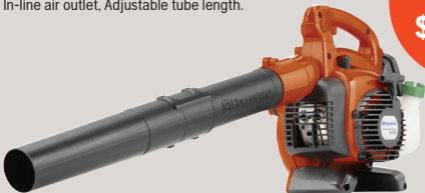

## 125B

28.0cc - 0.8kW - 4.2kg, Air Speed 209kph  
E-Tech® engine, Auto-return stop switch, Cruise control,  
In-line air outlet, Adjustable tube length.

HOT  
OFFER!

**\$249**

Your Authorised Husqvarna Servicing Dealer