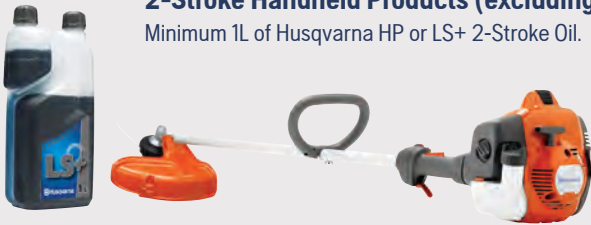

### 2-Stroke Handheld Products (excluding chainsaws):

Minimum 1L of Husqvarna HP or LS+ 2-Stroke Oil.