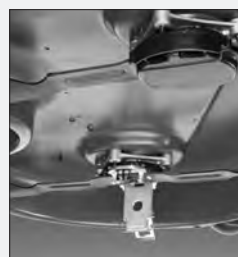

RAPIDREPLACE™

The cutting blades are easily removed and replaced without using any tools. This means safe and quick blade service – and with sharper blades you'll get a healthier lawn.

Featured on selected 200 series only.