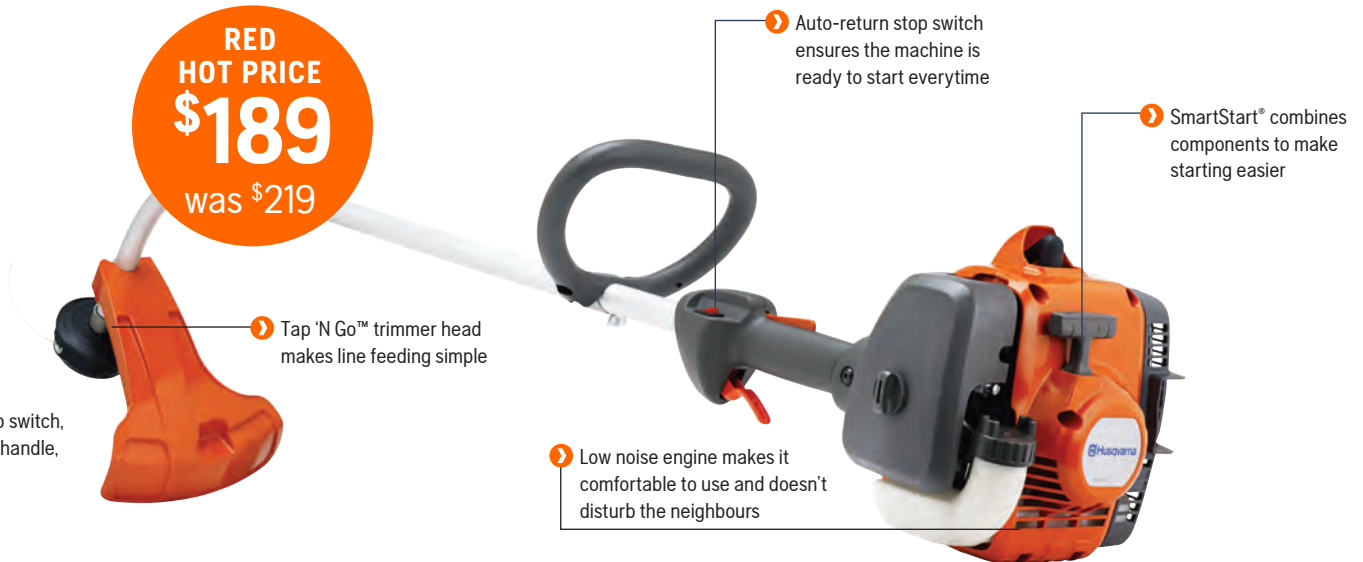

TRIMMING PRICES, NOT QUALITY.

All Husqvarna grass trimmers and brushcutters are easy and flexible to handle thanks to their low weight and smart features. And you don't have to worry about disturbing your neighbours either. Husqvarna grass trimmers are designed to generate as little noise as possible – ideal if you live in residential areas. Our brushcutters offer either line or blade cutting and can handle thick grass and scrub. Powerful, easy to use and now even better value!

RED HOT PRICE
$189
was $219

H 122C
21.7cc - 0.6kW - 4.4kg
Smart Start®, Auto-return stop switch,
Low noise engine, Adjustable handle,
Tap 'N Go™ trimmer head.

▶ Tap 'N Go™ trimmer head makes line feeding simple

▶ Auto-return stop switch ensures the machine is ready to start everytime

▶ SmartStart® combines components to make starting easier

▶ Low noise engine makes it comfortable to use and doesn't disturb the neighbours

PRO GRADE FEATURES

CONTRACTORS CHOICE