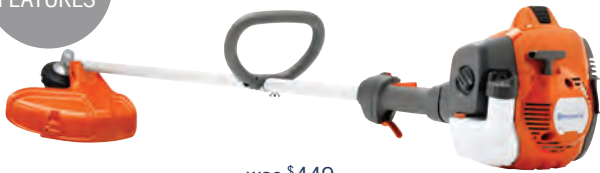

H 322L
22.5cc - 0.75kW - 4.2kg
NOW $399
was $449
Smart Start®, Auto-return stop switch, Low noise engine,
Heavy duty bevel gear, Stand-alone starter, Commercial
2-stage air filter, Tap 'N Go™ trimmer head.

C 525LST
25.4cc - 0.95kW - 4.7kg
NOW $599
was $699
LIFETIME DRIVESHAFT WARRANTY, High torque bevel gear,
Low Vib®, X-Torq®, Smart Start®, Commercial 2-stage air filter.
Tap 'N Go™ head, Alloy head, Blade kit, Shoulder strap.