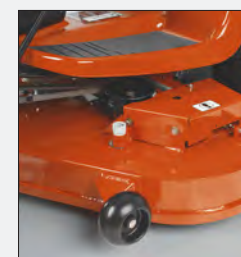

CLEARCUT™

Heavy-duty cutting decks provide superior strength and durability. The ClearCut™ deck technology features deep deck design, air flow control baffles, high performance blades and top discharge.

Featured on TS342 only.

H Homeowner
Medium Duty -

Seasonal or occasional use.

L Landowner
Heavy Duty -

Frequent or demanding use.

C Commercial
Extreme Duty -

All day, every day use.

**Ask us about our
5 year warranty***

*Conditions apply, see instore for details
or visit husqvarna.com